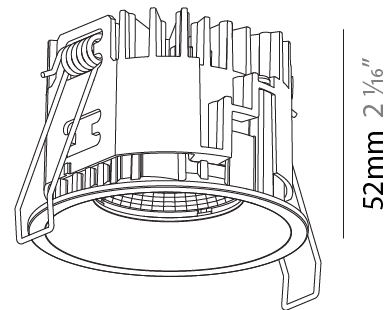

GENERAL

Series: Invader Compact
Subseries: Invader Compact
Brand: Prolicht
Division: Architectural
Mounting Type: Recessed
Mounting Location: Ceiling
Subcategory: Downlight

PHYSICAL

Shape: Round
Diameter (mm): 75
Diameter (in): 2 15/16
Height (mm): 52
Height (in): 2 1/16
Ceiling Thickness (mm): 1 - 25
Ceiling Thickness (in): 1/16 - 1
Min. Recessing Depth (mm): 55
Min. Recessing Depth (in): 2 3/16
Light Distribution: Downlight
Fixture Finish: SSR / BKV / CWI / CRY / HAB / UFT / ITA / RUA / FTG / MYG / LOD / PUS / FRO / FUP / KIA / POP / BLS / SPG / MEY / GOH / GUM / CHC / COM / ABZ / JAG / OBR / MOS / ROR
Fixture Material: Aluminum
Cut-out Measurements: D. 68mm / 2 11/16"

ELECTRICAL

Lamp Type: LED (Zhaga Standard)
Input Wattage (W): 12
Total Output Wattage (W): 9
Dimming: Tri-Mode (Non-Dimming and Phase Dimming (120Vac only) and 0-10V Dimming)
Driver Included: No
Driver Location: Recessed Housing
Driver Type: Constant Current - 120Vac
Driver Class: Class 2
Housing: See components
Input Voltage (V): 120 - 277
Constant Current (MA): 500mA

LED

Number of LEDs: 1
Color Temperature (°K): 2700 / 3000 / 3500 / 4000
Max. Delivered Lumen (lm): 1012 / 1059 / 1098 / 1123
Nominal Lumen (lm): 1141 / 1194 / 1238 / 1266
CRI: >90 CRI
Lamp Life (hrs): 50000

OPTICAL

Reflector°: 18 / 36 / 56

RATINGS AND CERTIFICATIONS

Certified By: Certified for North American Standards
IP rating: IP44

Ø75mm 2 15/16"